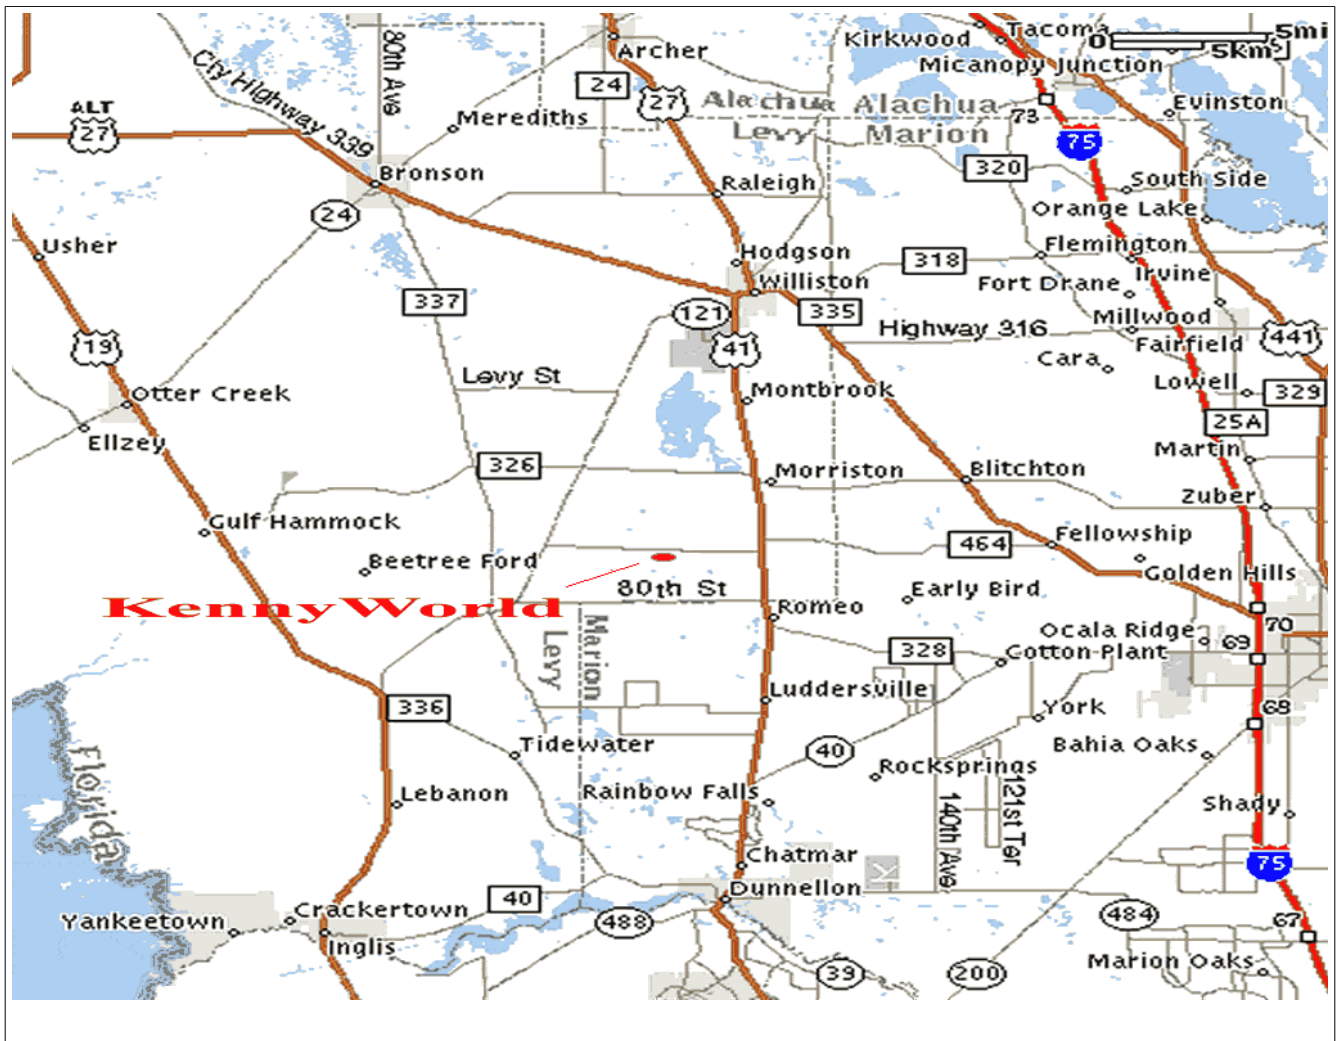

Printable PDF Map

10 miles South of Williston on State Rt. 41, 2.5 miles West on Levy Ct. Rd. 464W
12 miles North of Dunnellon on State Rt. 41, 2.5 miles West on Levy Ct. Rd. 464W